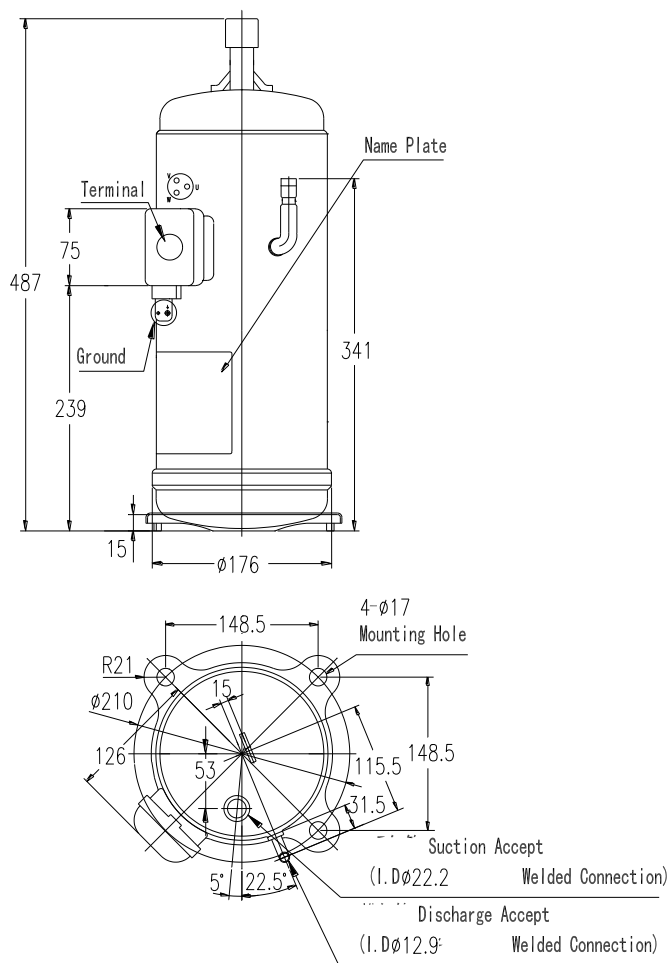

Dimension of Compressor (403DH-64C2)

Name Plate