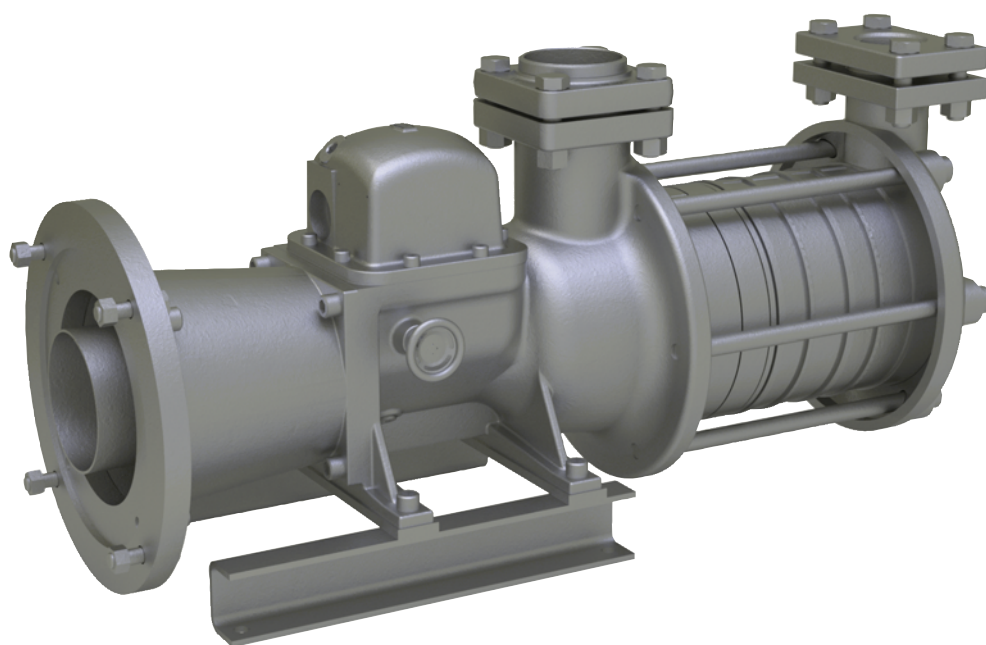

GP

Open type refrigerant pump with flanged motor

GP

Open type refrigerant pump with flanged motor

Advantage

Technically mature

GP refrigerant pump with flanged motor has a proven track record of reliability and robustness earned over decades.

Economical

The standard coupling of GP pumps enable the use of locally available standard motors. When used properly the double shaft seal will provide a long service life and it is easy changed should the need arise. All parts are easily accessible and a refurbishment on site can be accomplished in a short time. The ease of maintenance is appreciated by customers around the world. When it comes to longevity GP pumps are unrivalled.

Reliability

The robust design ensures highest operational reliability even during short periods of gas intake into the refrigerant. The double shaft seal with large barrier oil reservoir and sight glass make it easy to check the oil level; in addition our GP pump complies with highest safety standards, including EN378.