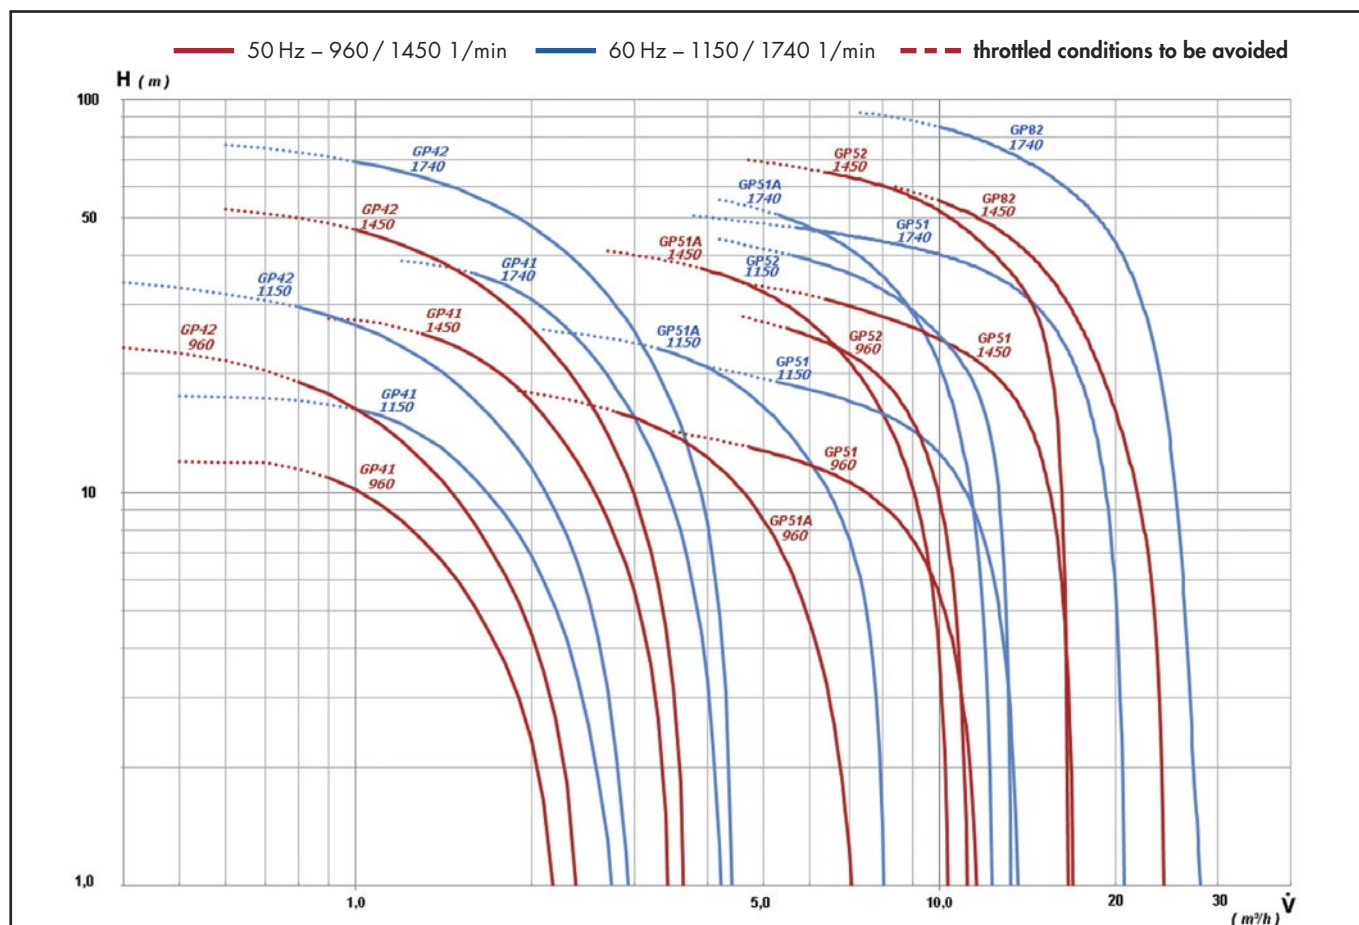

max. delivery height*	max. capacity*	suction-/delivery connection	PN_{max}	material	weight**
	(m)	(m³/h)	(DN)	(bar)		
GP41	25/36	3,4/4,3	40/40	16	GGG	76
GP42	48/70	3,6/4,4	40/40	16	GGG	81
GP51A	37/50	10,2/12,5	50/50	16	GGG	130
GP51	31/47	16,8/20	50/50	16	GGG	130
GP52	65/-	16,8/-	50/50	16	GGG	165
GP82	56/85	24/28	80/50	16	GGG	196

* 50 Hz/60 Hz at 1450/1740 1/min ** with motor KS + ERA

Optional scope of supply

- **GF** counter flanges
- **EA** stop valves suction and delivery side
- **ERA** stop/non-return valve on the delivery side
- **KS** suction filter