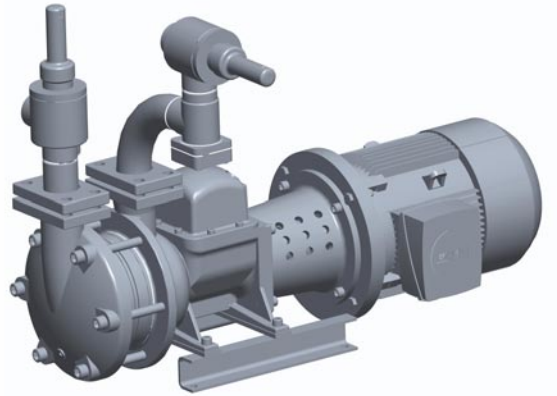

GP

Open type refrigerant pump with flanged motor

GP

Open type refrigerant pump with flanged motor

Advantage

Technically mature

GP refrigerant pump with flanged motor has a proven track record of reliability and robustness earned over decades.

Economical

The standard coupling of GP pumps enable the use of locally available standard motors. When used properly the double shaft seal will provide a long service life and it is easy changed should the need arise. All parts are easily accessible and a refurbishment on site can be accomplished in a short time. The ease of maintenance is appreciated by customers around the world. When it comes to longevity GP pumps are unrivalled.

Reliability

The robust design ensures highest operational reliability even during short periods of gas intake into the refrigerant. The double shaft seal with large barrier oil reservoir and sight glass make it easy to check the oil level; in addition our GP pump complies with highest safety standards, including EN378.