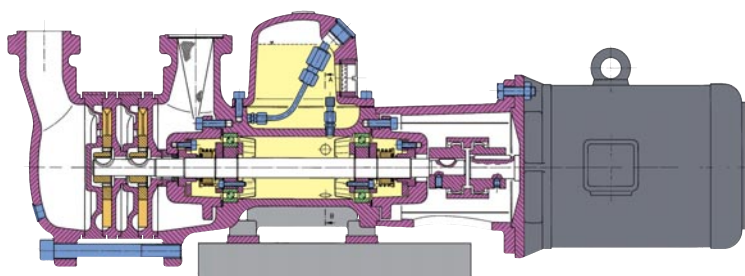

max. delivery height*	max. capacity*	suction-/delivery connection	PN_{max}	material	weight**
	(m)	(m³/h)	(DN)	(bar)		
GP41	25/36	3,4/4,3	40/40	16	GGG	76
GP42	48/70	3,6/4,4	40/40	16	GGG	81
GP51A	37/50	10,2/12,5	50/50	16	GGG	130
GP51	31/47	16,8/20	50/50	16	GGG	130
GP52	65/-	16,8/-	50/50	16	GGG	165
GP82	56/85	24/28	80/50	16	GGG	196

* 50 Hz/60 Hz at 1450/1740 1/min ** with motor KS + ERA

Optional scope of supply

- **GF** counter flanges
- **EA** stop valves suction and delivery side
- **ERA** stop/non-return valve on the delivery side
- **KS** suction filter